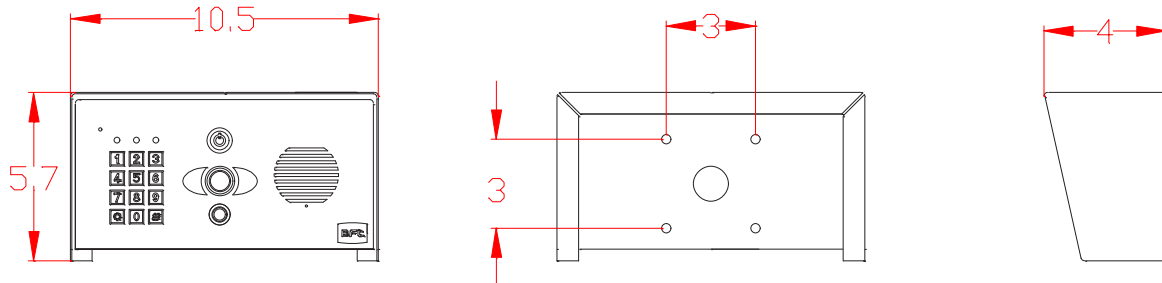

WIFI-BFT-KPAD

Physical Measurements

Wifi-BFT-KPAD

Technical Data

WIFI-BFT-KPAD

General

Voltage: 24v dc.
Recommended cable @ 25 feet: 14 gauge.
Solar operable: Yes with high capacity panels.
Current on standby: 90mA
Operating Current: 300mA
Peak Demand Current: 2 amps

Camera

Color: Yes.
Viewing angle: 100 degrees.
Night Vision: Yes, mono with IR illumination.
Pixels: 640 x 480

Keypad Module

Relays: 3 relays, max 2 amp, 24v ac/dc load.
Latching: Yes
Codes: 1000 total

Antenna

Frequency: 2.4GHz.
Gain: 14dB
Typical range: Approx 20 yds further from router than a phone.
Cable: 30 feet RG58, 50 ohm, with SMA male.
Transmission Angle: 60 Degrees.

Be ahead